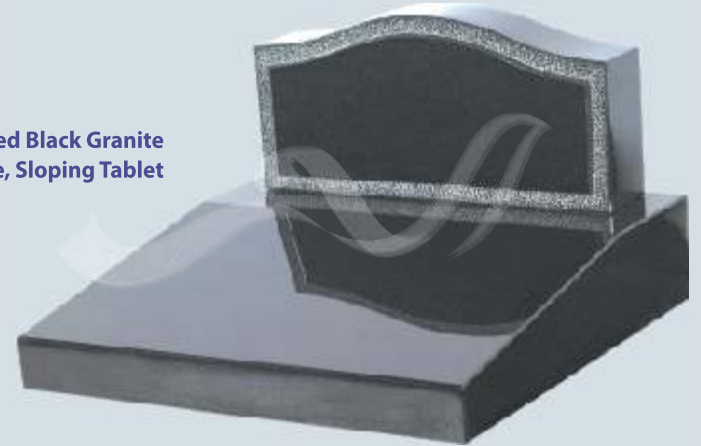

CM-31

**Polished Light Grey Granite
Book, Garden Kerbs & Vase**

CREMATION MEMORIALS

Polished Bahama Blue Granite
Tablet - Base - Rest Set

CM-1

Polished Black Granite
Hammer Finish Rebate, Sloping Tablet

CM-15