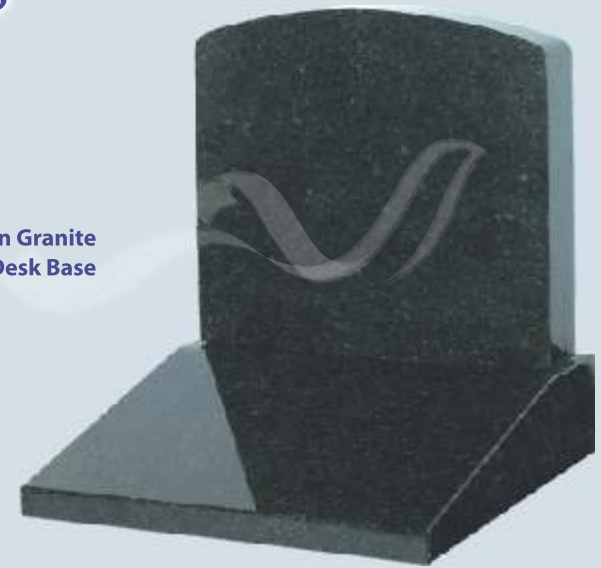

Polished Dark Green Granite
Sloping Desk Base

CM-7