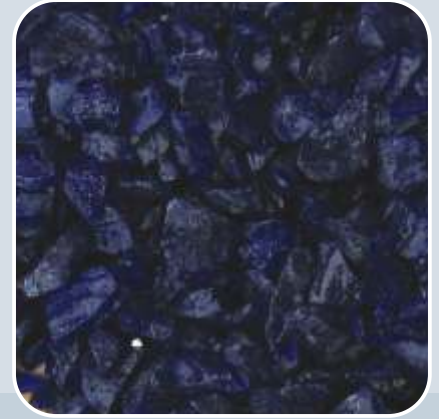

BF - 2

BF - 3

BF - 4

BF - 5

COLOUR CHIPPINGS

GREEN

WHITE MARBLE

NATURAL GREY

COBALT

LILAC

PINK

TURQUOISE

BLACK

ENGRAVING & SUITABLE ENAMELS

For Granite Memorials

FONT OPTIONS