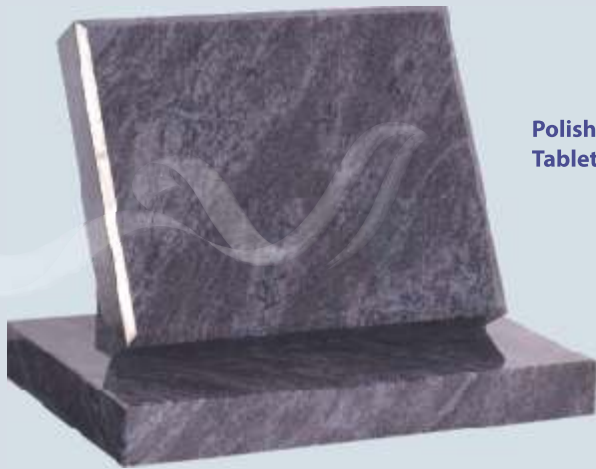

CREMATION MEMORIALS

Polished Bahama Blue Granite
Tablet - Base - Rest Set

CM-1